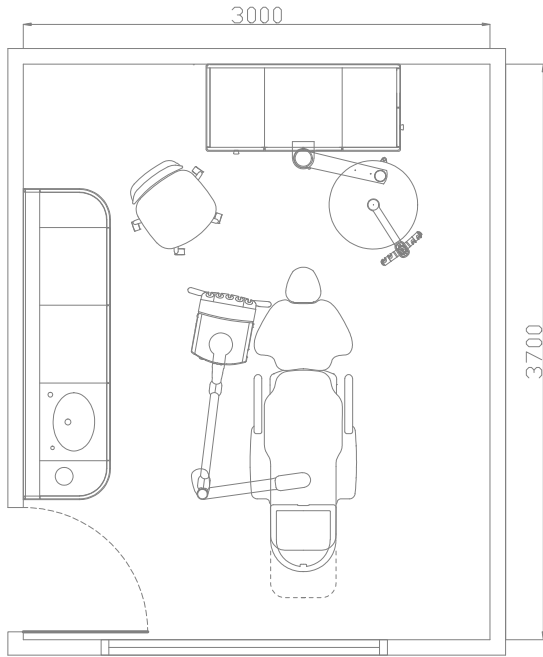

Call 0800 66 88 99 for more details and prices.